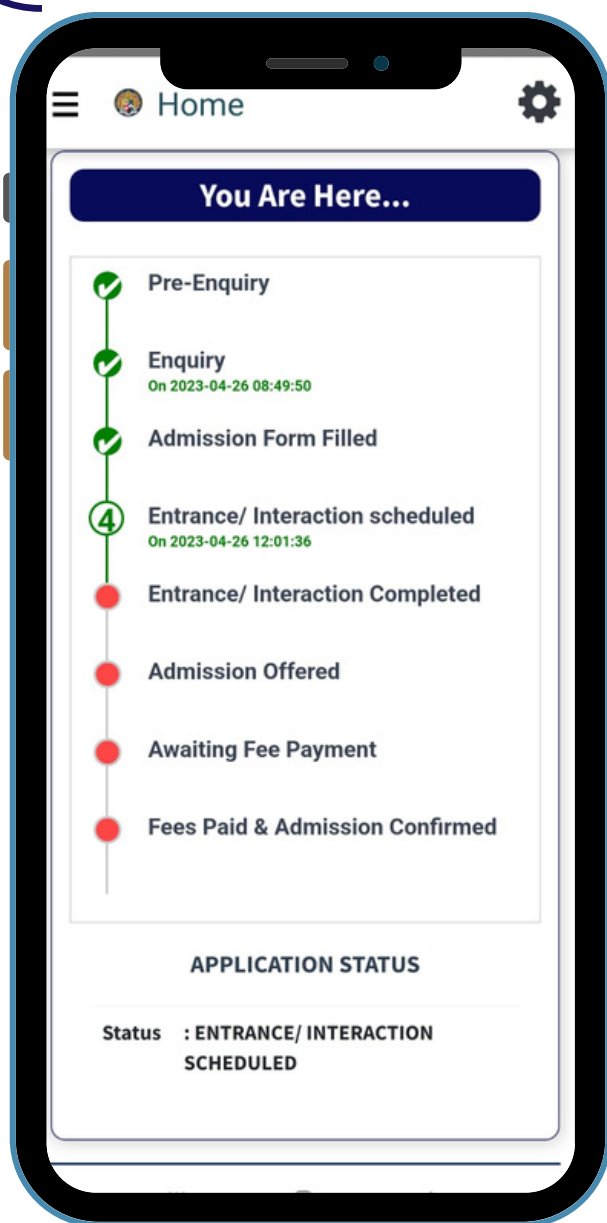

SchoolBellQ

AdmissionsTo Alumni

The complete school automation solution

Get Custom App In YOUR School Name

Enhance

1. School Brand

2. Enhance Admissions

1. Convert More Enquiries To Admissions

Enhance, maximize admissions with our lead management solutions

Get parents on your App right from the enquiry stage helps deliver a good brand value to the parents

Combine Social media with digital marketing