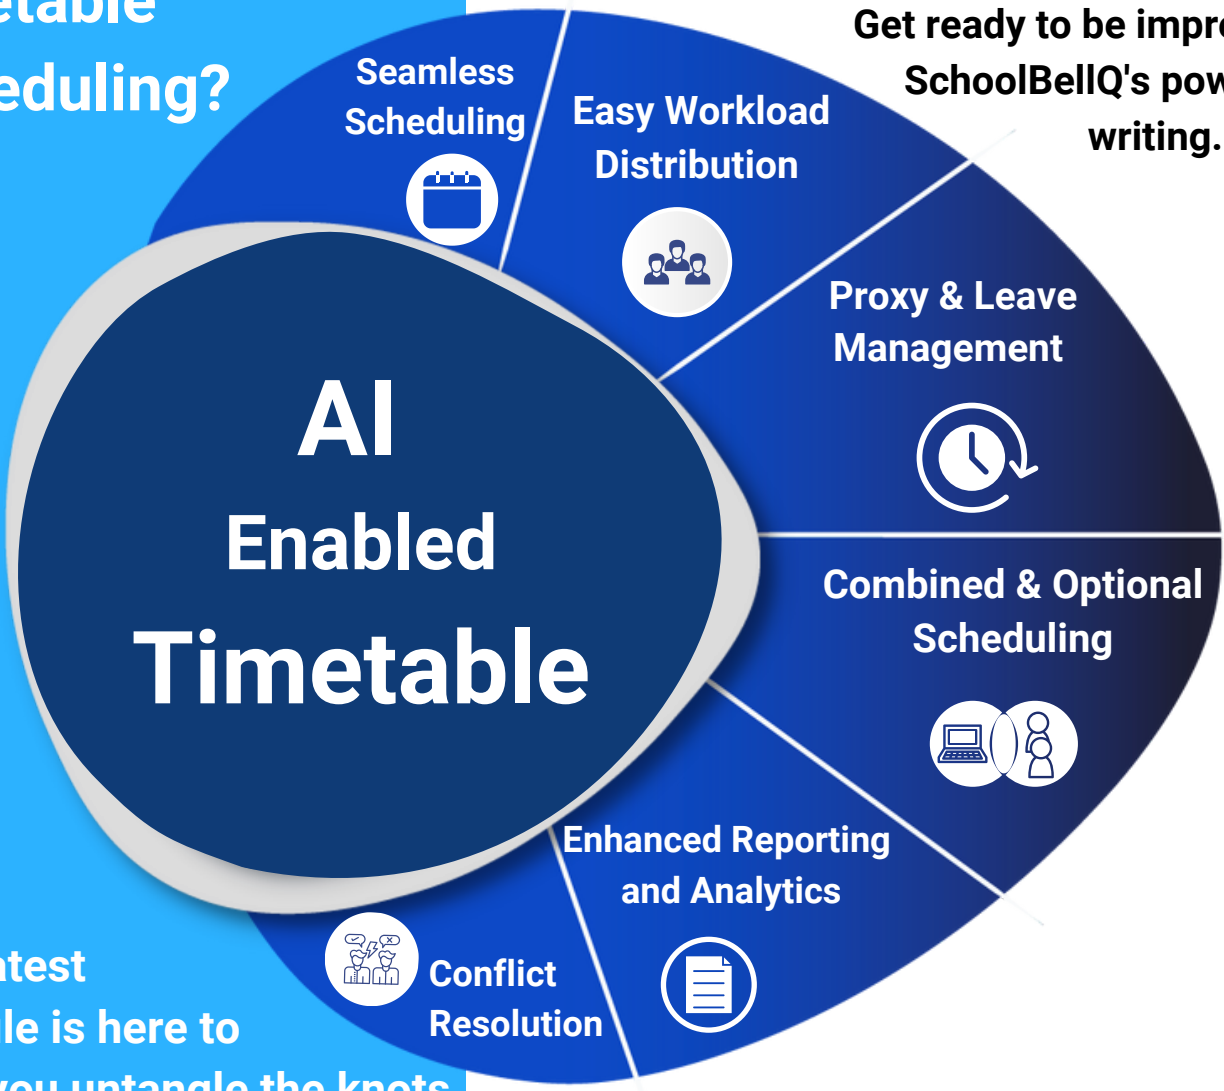

The complete school automation solution

Facing complexities & challenges in your timetable scheduling?

Complex Timetables Made Easy

Now you DON'T have to fret over last minute teacher absentees or leaves!

Get ready to be impressed by our SchoolBellQ's powerful code writing.

Our latest module is here to help you untangle the knots and provide a solution.

[Click Here](#)

Book Demo Now

Reach Us

+91 90920 05250
info@schoolbellq.com
www.schoolbellq.com